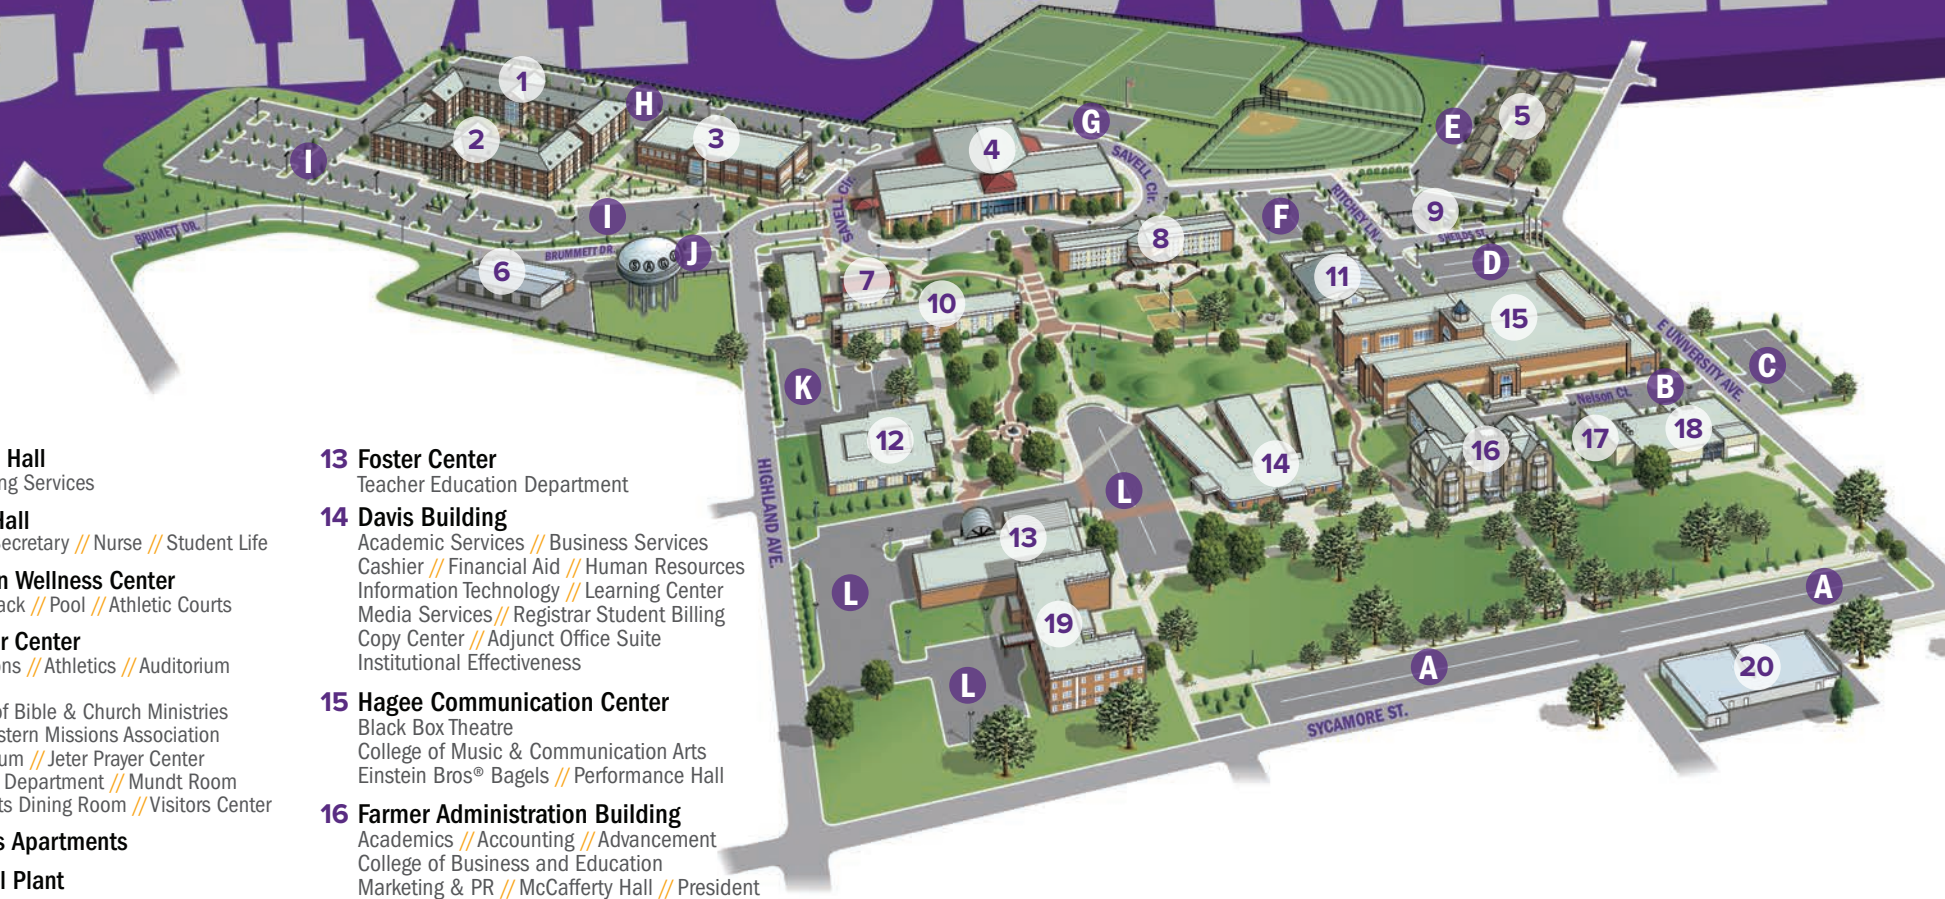

sagu CAMPUS MAP

- 1 Bridges Hall**
Counseling Services
- 2 Teeter Hall**
Chapel Secretary // Nurse // Student Life
- 3 Garrison Wellness Center**
Indoor Track // Pool // Athletic Courts
- 4 Sheaffer Center**
Admissions // Athletics // Auditorium
Cafeteria
College of Bible & Church Ministries
Southwestern Missions Association
Gymnasium // Jeter Prayer Center
Missions Department // Mundt Room
Presidents Dining Room // Visitors Center
- 5 Regents Apartments**
- 6 Physical Plant**
- 7 Kendrick Hall**
- 8 Guynes Hall**
- 9 Security & Information Center**
Lost and Found
- 10 Savell Hall**
- 11 Claxton Athletic Center**
- 12 Barnes Student Center**
Career Services // Lions Den // Mail Center
Student Congress // Student Development

- 13 Foster Center**
Teacher Education Department
- 14 Davis Building**
Academic Services // Business Services
Cashier // Financial Aid // Human Resources
Information Technology // Learning Center
Media Services // Registrar Student Billing
Copy Center // Adjunct Office Suite
Institutional Effectiveness
- 15 Hagee Communication Center**
Black Box Theatre
College of Music & Communication Arts
Einstein Bros® Bagels // Performance Hall
- 16 Farmer Administration Building**
Academics // Accounting // Advancement
College of Business and Education
Marketing & PR // McCafferty Hall // President
- 17 Harrison School of Graduate Studies**
- 18 Nelson Memorial Library**
Computer Labs
- 19 Collins Hall**
- 20 Sycamore Place**
AG Credit Union // Distance Education
SAGU Store