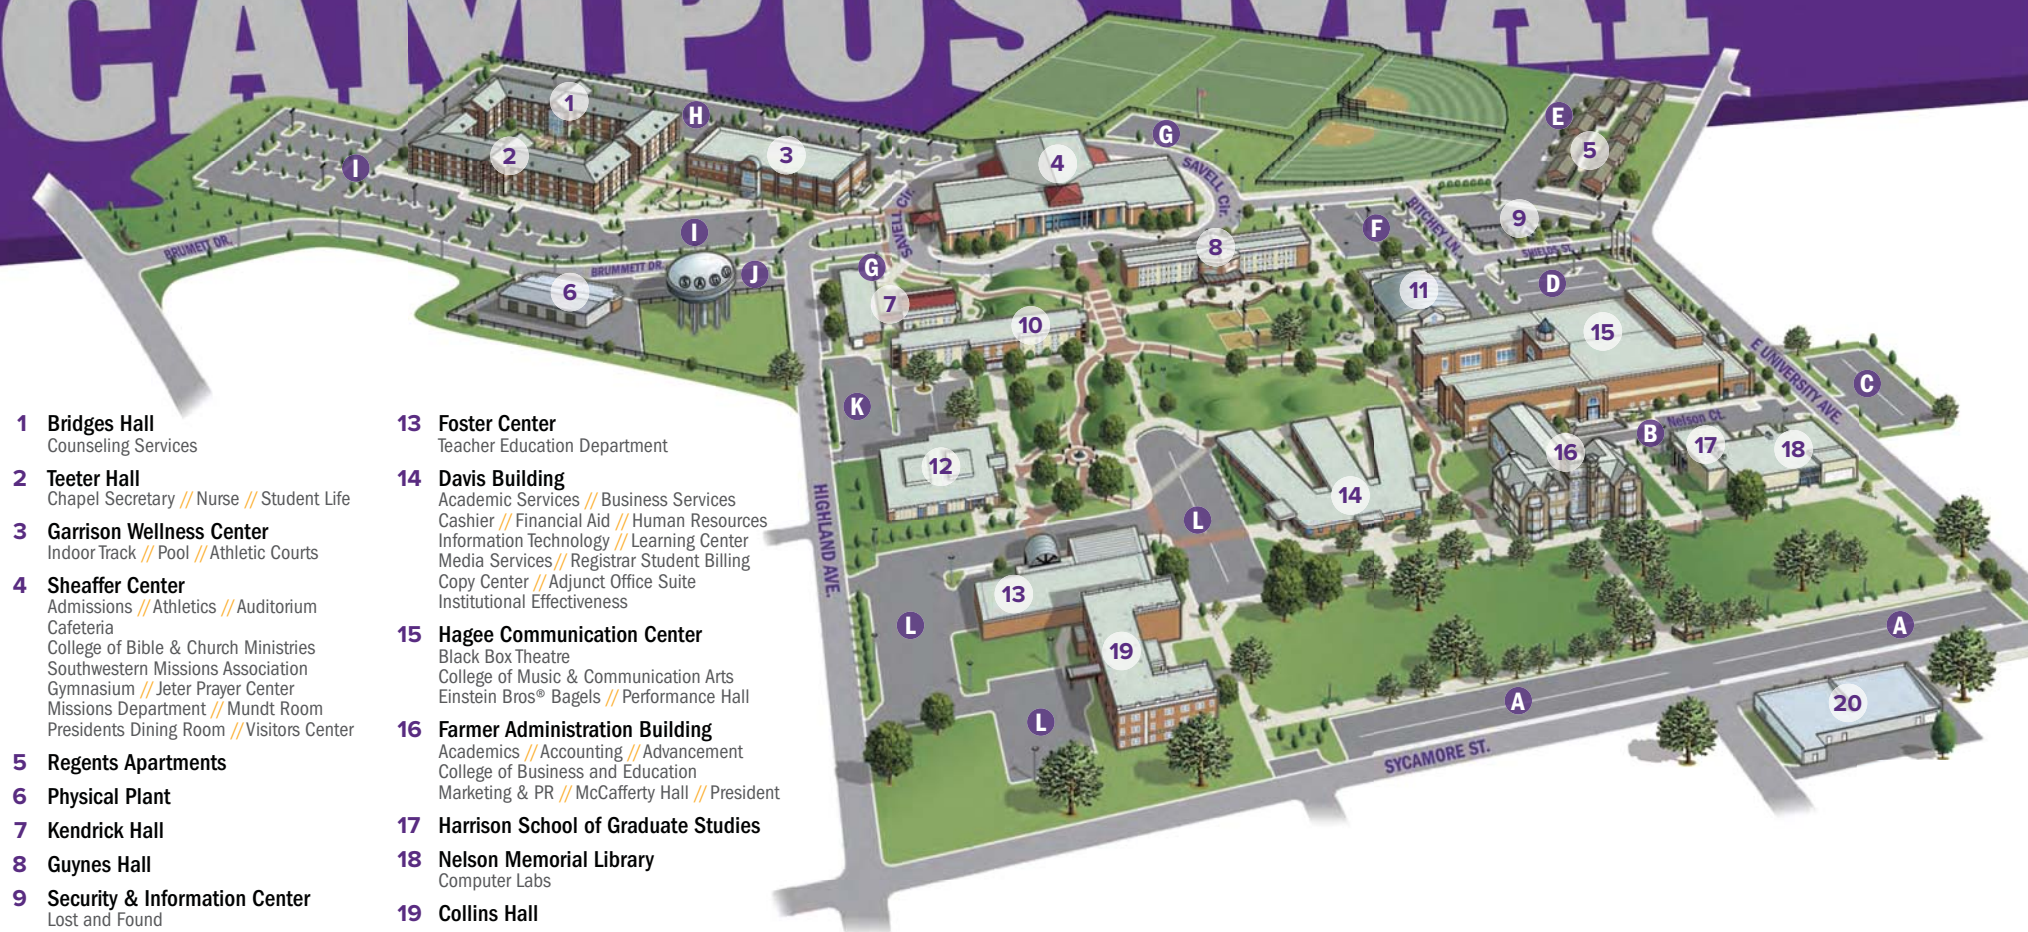

# sagu CAMPUS MAP

- 1 Bridges Hall**  
Counseling Services
- 2 Teeter Hall**  
Chapel Secretary // Nurse // Student Life
- 3 Garrison Wellness Center**  
Indoor Track // Pool // Athletic Courts
- 4 Sheaffer Center**  
Admissions // Athletics // Auditorium  
Cafeteria  
College of Bible & Church Ministries  
Southwestern Missions Association  
Gymnasium // Jeter Prayer Center  
Missions Department // Mundt Room  
Presidents Dining Room // Visitors Center
- 5 Regents Apartments**
- 6 Physical Plant**
- 7 Kendrick Hall**
- 8 Guynes Hall**
- 9 Security & Information Center**  
Lost and Found
- 10 Savell Hall**
- 11 Claxton Athletic Center**
- 12 Barnes Student Center**  
Career Services // Lions Den // Mail Center  
Student Congress // Student Development

- 13 Foster Center**  
Teacher Education Department
- 14 Davis Building**  
Academic Services // Business Services  
Cashier // Financial Aid // Human Resources  
Information Technology // Learning Center  
Media Services // Registrar Student Billing  
Copy Center // Adjunct Office Suite  
Institutional Effectiveness
- 15 Hagee Communication Center**  
Black Box Theatre  
College of Music & Communication Arts  
Einstein Bros® Bagels // Performance Hall
- 16 Farmer Administration Building**  
Academics // Accounting // Advancement  
College of Business and Education  
Marketing & PR // McCafferty Hall // President
- 17 Harrison School of Graduate Studies**
- 18 Nelson Memorial Library**  
Computer Labs
- 19 Collins Hall**
- 20 Sycamore Place**  
AG Credit Union // Distance Education  
SAGU Store